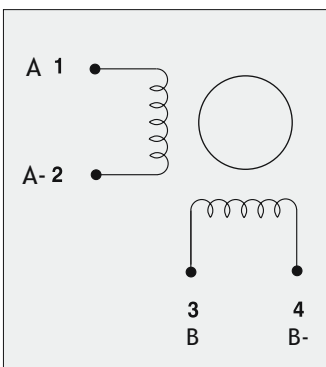

RH 1S2H-OXXO

Dimensions (Unit:mm)

ENCODER OPTIONS:	RH 1S2H-04D0	RH 1S2H-04E0	RH 1S2H-0HE0
RESOLUTION	400 cpr	400 cpr	4000 cpr
INDEX	No	Yes	Yes
CURRENT CONSUMPTION (mA)	50	50	85
HIGH LEVEL OUTPUT (Volt)	5 (TIP) - 4.75 (MIN) ($I_{max}=25mA$)	3.4 (TIP) - 2.4 (MIN) ($I_{max}=20mA$)	3.4 (TIP) - 2.4 (MIN) ($I_{max}=20mA$)
LOW LEVEL OUTPUT (Volt)	0.25 (TIP) - 0.6 (MAX) ($I_{max}=25mA$)	0.2 (TIP) - 0.4 (MAX) ($I_{max}=20mA$)	0.2 (TIP) - 0.4 (MAX) ($I_{max}=20mA$)
OUTPUT SIGNAL	Differential	Differential	Differential
MAXIMUM FREQUENCY (KHz)	100	100	720
POWER SUPPLY VOLTAGE (Volt)	5 $V_{DC} \pm 10\%$	5 $V_{DC} \pm 10\%$	5 $V_{DC} \pm 10\%$

FEATURES	
MODEL	RH 1S2H
BASIC STEP ANGLE	1.8 ± 0.09°
BIPOLAR CURRENT (A)	2.3
UNIPOLAR CURRENT (A)	
RESISTANCE (Ohm)	0.93
INDUCTANCE (mH)	2.2
BIPOLAR HOLDING TORQUE (Ncm)	56
UNIPOLAR HOLDING TORQUE (Ncm)	
ROTOR INERTIA ($Kgm^2 \times 10^{-7}$)	63
THEORETICAL ACCELERATION ($rad \times sec^{-2}$)	89000
BACK E.M.F. (V/Krpm)	24.3
MASS (Kg)	0.38
PROTECTION DEGREE	IP40
LEADS CODE	V

RTA MOTOR CABLE COLORS

DESCRIPTION	COLOR
CHANNEL A	GREEN
CHANNEL A-	WHITE
CHANNEL B	YELLOW
CHANNEL B-	BROWN

ENCODER PIN-OUT

DESCRIPTION	04D0 PINS	04E0/0HE0 PINS	R.T.A. CABLE LEADS COLOR
CHANNEL A+	6	6	GREEN
CHANNEL A-	5	5	PURPLE
CHANNEL B+	8	8	BLUE
CHANNEL B-	7	7	BROWN
+ DC (5V)	2	2	RED
GROUND	3	3	BLACK
INDEX+	/	10	ORANGE
INDEX-	/	9	WHITE