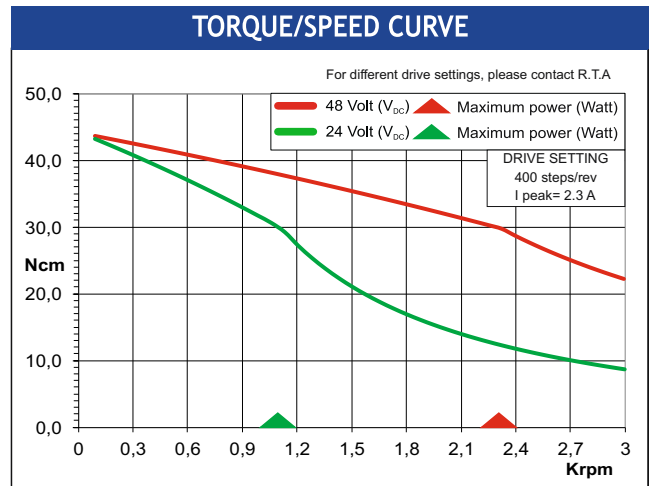

RH 1S2H-OXXO

Dimensions (Unit:mm)

ENCODER OPTIONS:	RH 1S2H-04D0	RH 1S2H-04E0	RH 1S2H-0HE0
RESOLUTION	400 cpr	400 cpr	4000 cpr
INDEX	No	Yes	Yes
CURRENT CONSUMPTION (mA)	50	50	85
HIGH LEVEL OUTPUT (Volt)	5 (TIP) - 4.75 (MIN) ($I_{max}=25mA$)	3.4 (TIP) - 2.4 (MIN) ($I_{max}=20mA$)	3.4 (TIP) - 2.4 (MIN) ($I_{max}=20mA$)
LOW LEVEL OUTPUT (Volt)	0.25 (TIP) - 0.6 (MAX) ($I_{max}=25mA$)	0.2 (TIP) - 0.4 (MAX) ($I_{max}=20mA$)	0.2 (TIP) - 0.4 (MAX) ($I_{max}=20mA$)
OUTPUT SIGNAL	Differential	Differential	Differential
MAXIMUM FREQUENCY (KHz)	100	100	720
POWER SUPPLY VOLTAGE (Volt)	5 $V_{DC} \pm 10\%$	5 $V_{DC} \pm 10\%$	5 $V_{DC} \pm 10\%$

FEATURES	
MODEL	RH 1S2H
BASIC STEP ANGLE	1.8 ± 0.09°
BIPOLAR CURRENT (A)	2.3
UNIPOLAR CURRENT (A)	
RESISTANCE (Ohm)	0.93
INDUCTANCE (mH)	2.2
BIPOLAR HOLDING TORQUE (Ncm)	56
UNIPOLAR HOLDING TORQUE (Ncm)	
ROTOR INERTIA ($Kgm^2 \times 10^{-7}$)	63
THEORETICAL ACCELERATION ($rad \times sec^{-2}$)	89000
BACK E.M.F. (V/Krpm)	24.3
MASS (Kg)	0.38
PROTECTION DEGREE	IP40
LEADS CODE	V