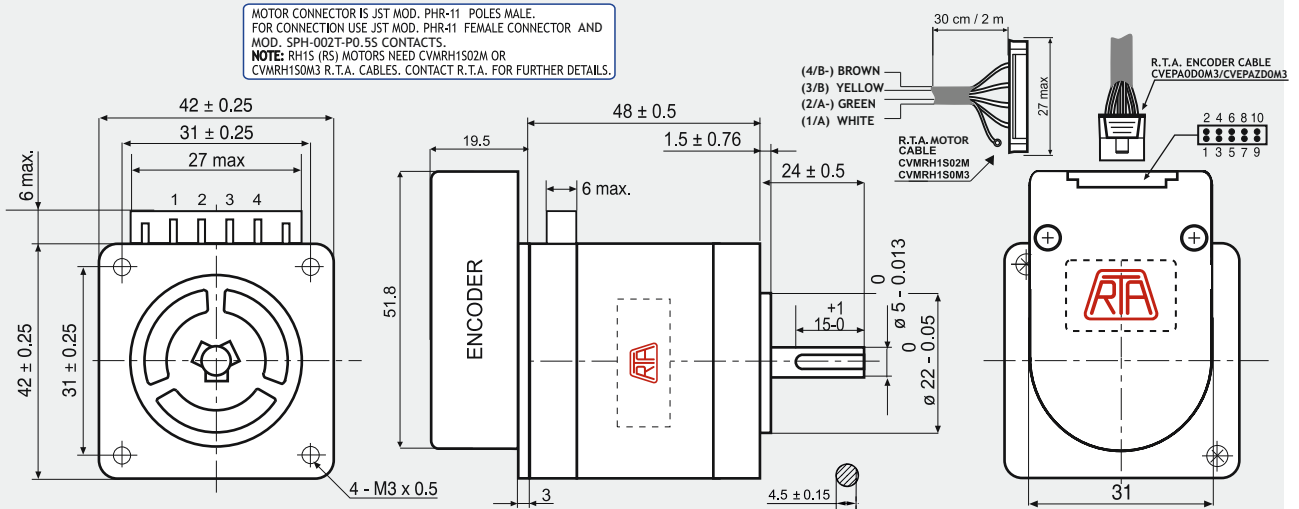

RH 1S2H-OXXO

Dimensions (Unit:mm)

ENCODER OPTIONS:	RH 1S2H-04D0	RH 1S2H-04E0	RH 1S2H-0HE0
RESOLUTION	400 cpr	400 cpr	4000 cpr
INDEX	No	Yes	Yes
CURRENT CONSUMPTION (mA)	50	50	85
HIGH LEVEL OUTPUT (Volt)	5 (TIP) - 4.75 (MIN) ($I_{max}=25mA$)	3.4 (TIP) - 2.4 (MIN) ($I_{max}=20mA$)	3.4 (TIP) - 2.4 (MIN) ($I_{max}=20mA$)
LOW LEVEL OUTPUT (Volt)	0.25 (TIP) - 0.6 (MAX) ($I_{max}=25mA$)	0.2 (TIP) - 0.4 (MAX) ($I_{max}=20mA$)	0.2 (TIP) - 0.4 (MAX) ($I_{max}=20mA$)
OUTPUT SIGNAL	Differential	Differential	Differential
MAXIMUM FREQUENCY (KHz)	100	100	720
POWER SUPPLY VOLTAGE (Volt)	5 $V_{DC} \pm 10\%$	5 $V_{DC} \pm 10\%$	5 $V_{DC} \pm 10\%$

FEATURES	
MODEL	RH 1S2H
BASIC STEP ANGLE	1.8 ± 0.09°
BIPOLAR CURRENT (A)	2.3
UNIPOLAR CURRENT (A)	
RESISTANCE (Ohm)	0.93
INDUCTANCE (mH)	2.2
BIPOLAR HOLDING TORQUE (Ncm)	56
UNIPOLAR HOLDING TORQUE (Ncm)	
ROTOR INERTIA ($Kgm^2 \times 10^{-7}$)	63
THEORETICAL ACCELERATION ($rad \times sec^{-2}$)	89000
BACK E.M.F. (V/Krpm)	24.3
MASS (Kg)	0.38
PROTECTION DEGREE	IP40
LEADS CODE	V

RTA MOTOR CABLE COLORS

DESCRIPTION	COLOR
CHANNEL A	GREEN
CHANNEL A-	WHITE
CHANNEL B	YELLOW
CHANNEL B-	BROWN

ENCODER PIN-OUT

DESCRIPTION	04D0 PINS	04E0/0HE0 PINS	R.T.A. CABLE LEADS COLOR
CHANNEL A+	6	6	GREEN
CHANNEL A-	5	5	PURPLE
CHANNEL B+	8	8	BLUE
CHANNEL B-	7	7	BROWN
+ DC (5V)	2	2	RED
GROUND	3	3	BLACK
INDEX+	/	10	ORANGE
INDEX-	/	9	WHITE