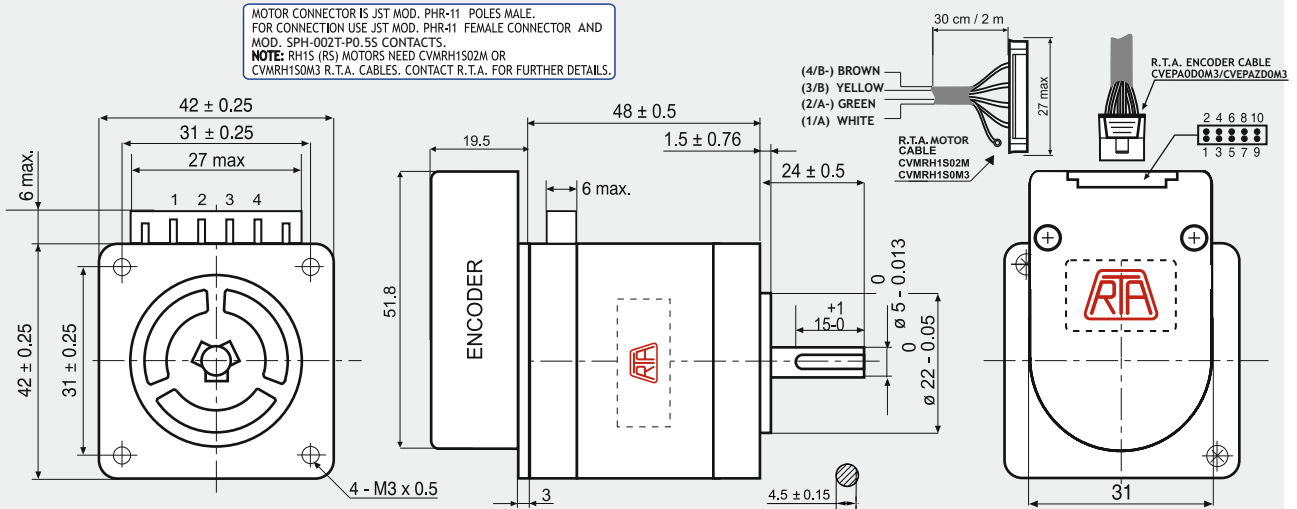

RH 1S2M-OXXO

Dimensions (Unit:mm)

ENCODER OPTIONS:	RH 1S2M-04D0	RH 1S2M-04E0	RH 1S2M-0HE0
RESOLUTION	400 cpr	400 cpr	4000 cpr
INDEX	No	Yes	Yes
CURRENT CONSUMPTION (mA)	50	50	85
HIGH LEVEL OUTPUT (Volt)	5 (TIP) - 4.75 (MIN) (I _{max} =25mA)	3.4 (TIP) - 2.4 (MIN) (I _{max} =20mA)	3.4 (TIP) - 2.4 (MIN) (I _{max} =20mA)
LOW LEVEL OUTPUT (Volt)	0.25 (TIP) - 0.6 (MAX) (I _{max} =25mA)	0.2 (TIP) - 0.4 (MAX) (I _{max} =20mA)	0.2 (TIP) - 0.4 (MAX) (I _{max} =20mA)
OUTPUT SIGNAL	Differential	Differential	Differential
MAXIMUM FREQUENCY (KHz)	100	100	720
POWER SUPPLY VOLTAGE (Volt)	5 V _{DC} ± 10%	5 V _{DC} ± 10%	5 V _{DC} ± 10%

FEATURES

MODEL	RH 1S2M
BASIC STEP ANGLE	1.8 ± 0.09°
BIPOLAR CURRENT (A)	1.0
UNIPOLAR CURRENT (A)	
RESISTANCE (Ohm)	5.3
INDUCTANCE (mH)	12.5
BIPOLAR HOLDING TORQUE (Ncm)	56
UNIPOLAR HOLDING TORQUE (Ncm)	
ROTOR INERTIA (Kg m ² × 10 ⁻⁷)	63
THEORETICAL ACCELERATION (rad × sec. ⁻²)	88900
BACK E.M.F. (V/Krpm)	56
MASS (Kg)	0.38
PROTECTION DEGREE	IP40
LEADS CODE	V

TORQUE/SPEED CURVE

R.T.A.s.r.l. PA VIA (ITALY) SANYO DENKI CO., Ltd (JAPAN)

RTA MOTOR CABLE COLORS

DESCRIPTION	COLOR
CHANNEL A	GREEN
CHANNEL A-	WHITE
CHANNEL B	YELLOW
CHANNEL B-	BROWN

ENCODER PIN-OUT

DESCRIPTION	04D0 PINS	04E0/0HE0 PINS	R.T.A. CABLE LEADS COLOR
CHANNEL A+	6	6	GREEN
CHANNEL A-	5	5	PURPLE
CHANNEL B+	8	8	BLUE
CHANNEL B-	7	7	BROWN
+ DC (5V)	2	2	RED
GROUND	3	3	BLACK
INDEX+	/	10	ORANGE
INDEX-	/	9	WHITE