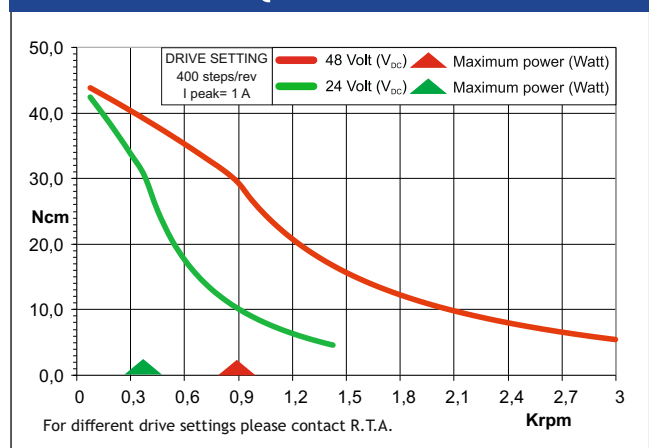

TORQUE/SPEED CURVE

R.T.A.s.r.l. PA VIA (ITALY) SANYO DENKI CO., Ltd (JAPAN)