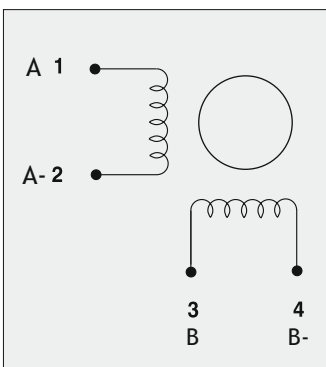

RH 1S2M-OXXO

Dimensions (Unit:mm)

ENCODER OPTIONS:	RH 1S2M-04D0	RH 1S2M-04E0	RH 1S2M-0HE0
RESOLUTION	400 cpr	400 cpr	4000 cpr
INDEX	No	Yes	Yes
CURRENT CONSUMPTION (mA)	50	50	85
HIGH LEVEL OUTPUT (Volt)	5 (TIP) - 4.75 (MIN) (I _{max} =25mA)	3.4 (TIP) - 2.4 (MIN) (I _{max} =20mA)	3.4 (TIP) - 2.4 (MIN) (I _{max} =20mA)
LOW LEVEL OUTPUT (Volt)	0.25 (TIP) - 0.6 (MAX) (I _{max} =25mA)	0.2 (TIP) - 0.4 (MAX) (I _{max} =20mA)	0.2 (TIP) - 0.4 (MAX) (I _{max} =20mA)
OUTPUT SIGNAL	Differential	Differential	Differential
MAXIMUM FREQUENCY (KHz)	100	100	720
POWER SUPPLY VOLTAGE (Volt)	5 V _{DC} ± 10%	5 V _{DC} ± 10%	5 V _{DC} ± 10%

FEATURES

MODEL	RH 1S2M
BASIC STEP ANGLE	1.8 ± 0.09°
BIPOLAR CURRENT (A)	1.0
UNIPOLAR CURRENT (A)	
RESISTANCE (Ohm)	5.3
INDUCTANCE (mH)	12.5
BIPOLAR HOLDING TORQUE (Ncm)	56
UNIPOLAR HOLDING TORQUE (Ncm)	
ROTOR INERTIA (Kg m ² × 10 ⁻⁷)	63
THEORETICAL ACCELERATION (rad × sec. ⁻²)	88900
BACK E.M.F. (V/Krpm)	56
MASS (Kg)	0.38
PROTECTION DEGREE	IP40
LEADS CODE	V

TORQUE/SPEED CURVE

R.T.A.s.r.l. PA VIA (ITALY) SANYO DENKI CO., Ltd (JAPAN)

RTA MOTOR CABLE COLORS

DESCRIPTION	COLOR
CHANNEL A	GREEN
CHANNEL A-	WHITE
CHANNEL B	YELLOW
CHANNEL B-	BROWN

ENCODER PIN-OUT

DESCRIPTION	04D0 PINS	04E0/0HE0 PINS	R.T.A. CABLE LEADS COLOR
CHANNEL A+	6	6	GREEN
CHANNEL A-	5	5	PURPLE
CHANNEL B+	8	8	BLUE
CHANNEL B-	7	7	BROWN
+ DC (5V)	2	2	RED
GROUND	3	3	BLACK
INDEX+	/	10	ORANGE
INDEX-	/	9	WHITE